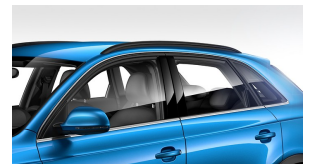

Equipment

(1/2)

Mythos Black metallic

Audi advanced key-keyless start, stop and entry

Power-adjustable, auto-dimming, power-folding, heated exterior side mirrors

Full LED headlights

LED taillights

Aluminum trim around exterior windows

Auto-dimming interior rear view mirror with digital compass

Power tailgate

Balsamic Brown Walnut Wood inlays

7.0" color driver information system