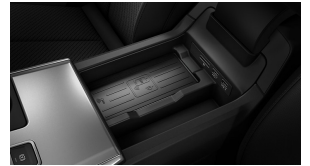

Equipment

Florett Silver metallic

Audi advanced key

Power-adjustable, power-folding, auto-dimming, heated exterior side mirrors with memory

---

20" 5-V-spoke bi-color design wheels with 255/40 all-season tires

---

Convenience package