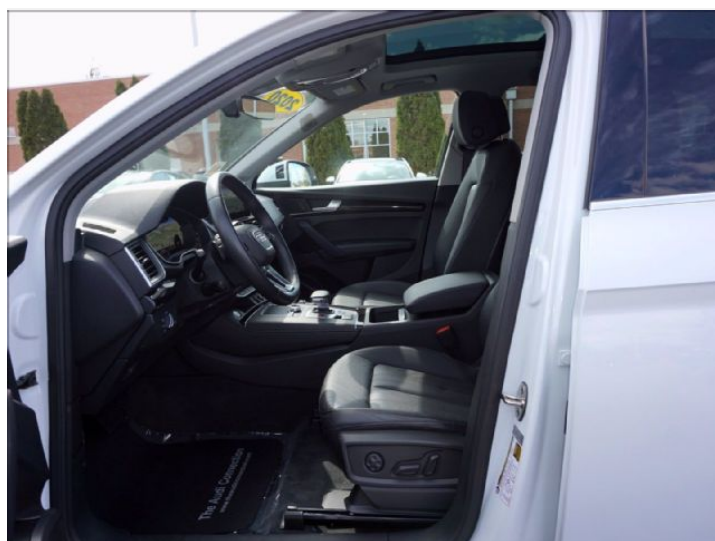

Audi Code

A1KV6Q4B

www.audiusa.com/A1KV6Q4B