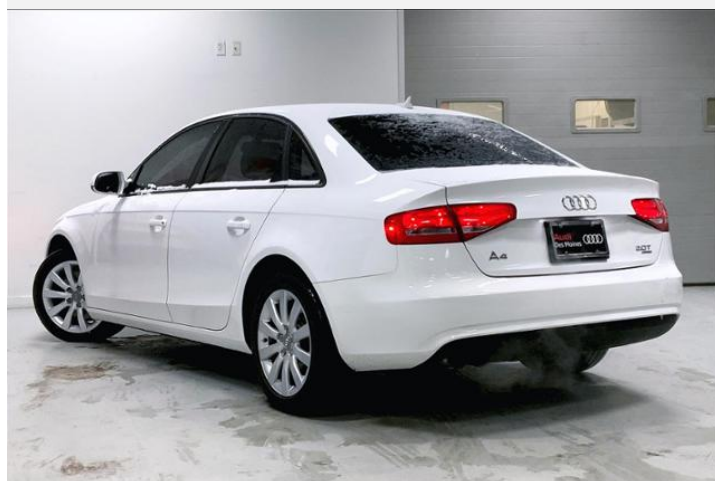

2014 Audi A4 Sedan

Premium 2.0 TFSI quattro 220 HP tiptronic

Price as built : \$21,590

Audi Code

A1ZEV22W

www.audiusa.com/A1ZEV22W

Summary

Audi 2014 Audi A4 Sedan
Premium 2.0 TFSI quattro 220 HP tiptronic

Price as built
\$21,590

Exterior colour

Ibis White

Interior colour

Technical Specifications

Engine type	Four-cylinder
Displacement	1,984/82.5 x 92.8 cc/mm
Max. output	{{1}}/{{2}} HP
Max. torque	/{{1}} lb-ft@rpm
Top speed	130 mph mph
Acceleration	6.2 seconds seconds