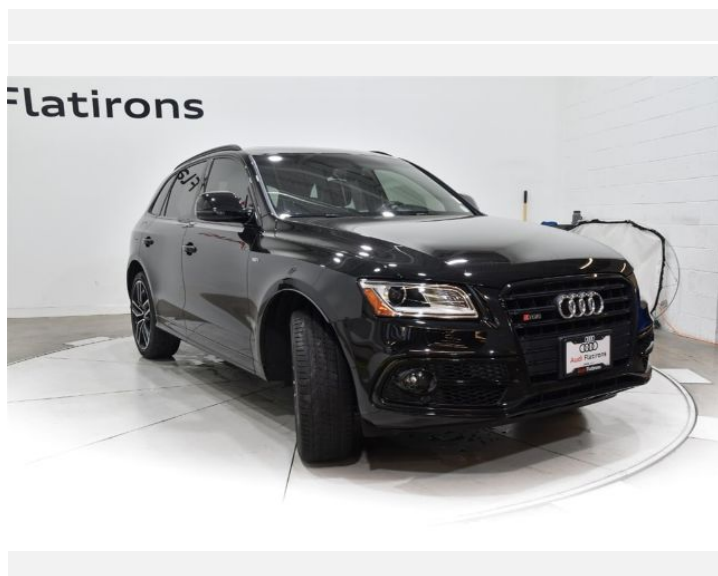

2017 Audi SQ5

SQ5 Premium Plus 3.0 TFSI quattro 354 HP tiptronic

Price as built : \$42,304

Audi Code

A2PUGJAU

www.audiusa.com/A2PUGJAU

Summary

Audi 2017 Audi SQ5

SQ5 Premium Plus 3.0 TFSI quattro 354 HP tiptronic

Price as built

\$42,304

Exterior colour

Mythos Black metallic

Interior colour

Seat side sections/Seat center/Stitching black-black-dark silver

Dashboard black