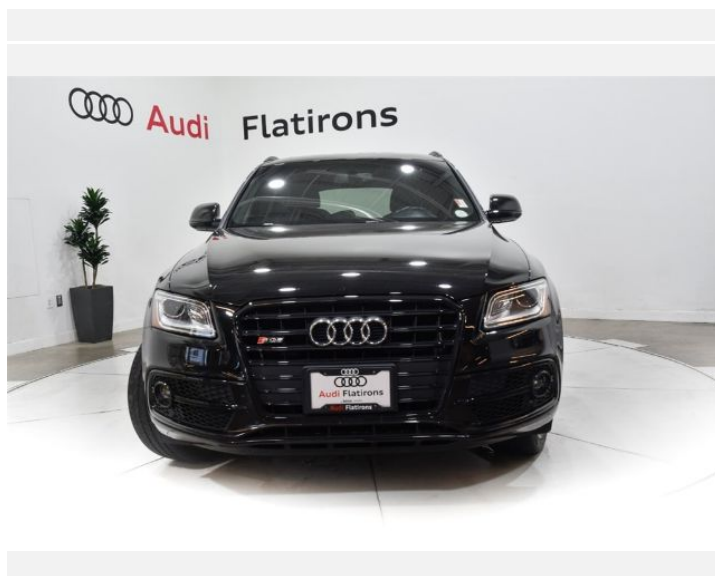

2017 Audi SQ5

SQ5 Premium Plus 3.0 TFSI quattro 354 HP tiptronic

Price as built : \$42,304

Audi Code

A2PUGJAU

www.audiusa.com/A2PUGJAU

Summary

Audi 2017 Audi SQ5

SQ5 Premium Plus 3.0 TFSI quattro 354 HP tiptronic

Price as built

\$42,304

Exterior colour

Mythos Black metallic

Interior colour

Seat side sections/Seat center/Stitching black-black-dark silver

Dashboard black