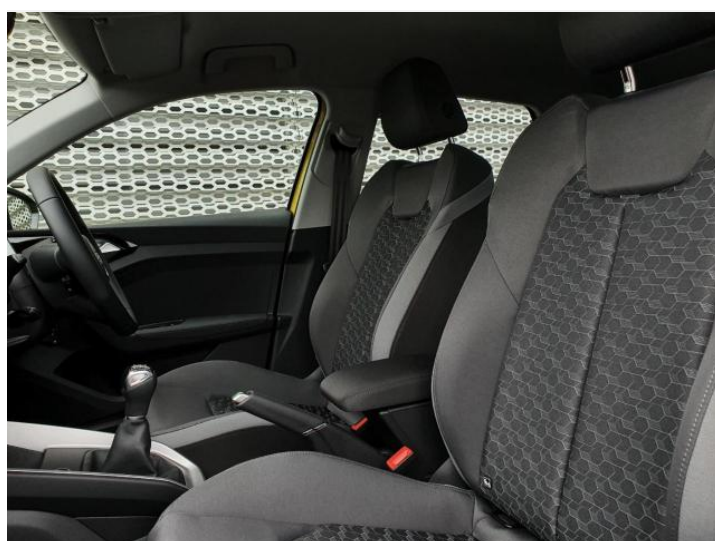

Audi A1 Sportback

S line 30 TFSI 116 PS 6-speed

Total price : € 27,500.00

Audi Code

A2R71RLW

www.audi.ie/A2R71RLW