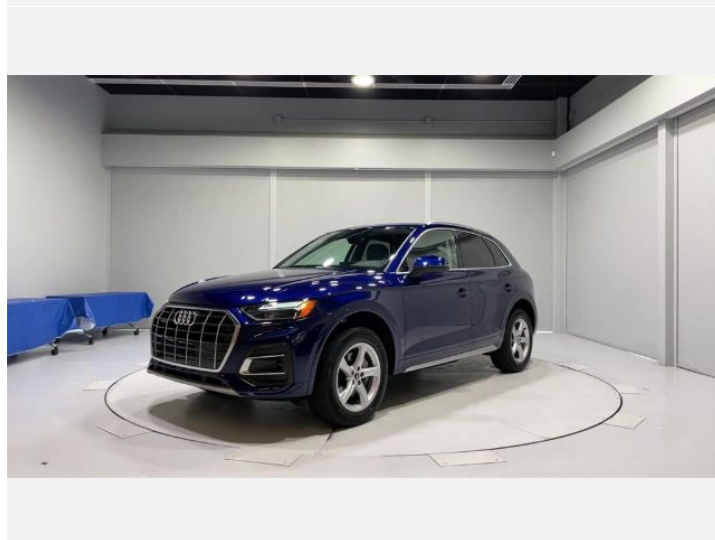

2021 Audi Q5

Premium 45 TFSI® quattro® S tronic®

Price as built : \$44,587

Audi Code

A2UQE6AB

www.audiusa.com/A2UQE6AB

Summary

Audi 2021 Audi Q5
Premium 45 TFSI® quattro® S tronic®

Price as built
\$44,587

Exterior colour

Navarra Blue metallic

Interior colour

Seats	Rock Gray with Granite Gray stitching
Dashboard	Black-Rock Gray
Carpet	Black
Headliner	Gray

Technical Specifications

Engine type	2.0-liter four-cylinder
Displacement/Bore and stroke	1,984/82.5 x 92.8 cc/mm
Max. output	261 HP
Torque	273 lb-ft@rpm
Top track speed	130 mph ¹
Acceleration (0 - 60 mph)	5.7 seconds
Recommended fuel	Premium