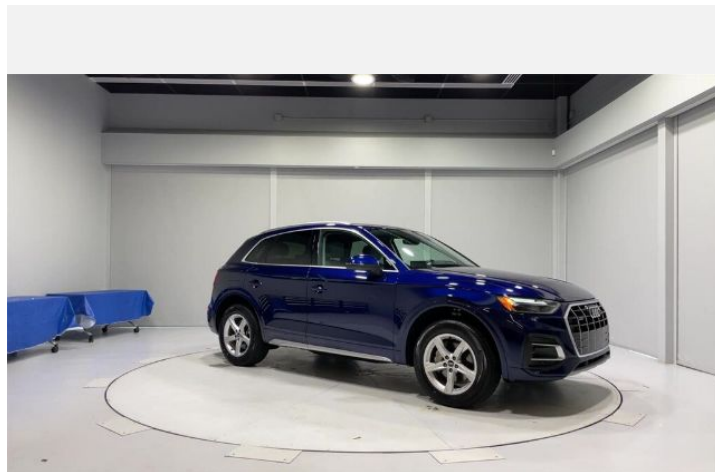

2021 Audi Q5

Premium 45 TFSI® quattro® S tronic®

Price as built : \$44,587

Audi Code

A2UQE6AB

www.audiusa.com/A2UQE6AB

Summary

Audi 2021 Audi Q5
Premium 45 TFSI® quattro® S tronic®

Price as built
\$44,587

Exterior colour

Navarra Blue metallic

Interior colour

Seats	Rock Gray with Granite Gray stitching
Dashboard	Black-Rock Gray
Carpet	Black
Headliner	Gray

Technical Specifications

Engine type	2.0-liter four-cylinder
Displacement/Bore and stroke	1,984/82.5 x 92.8 cc/mm
Max. output	261 HP
Torque	273 lb-ft@rpm
Top track speed	130 mph ¹
Acceleration (0 - 60 mph)	5.7 seconds
Recommended fuel	Premium