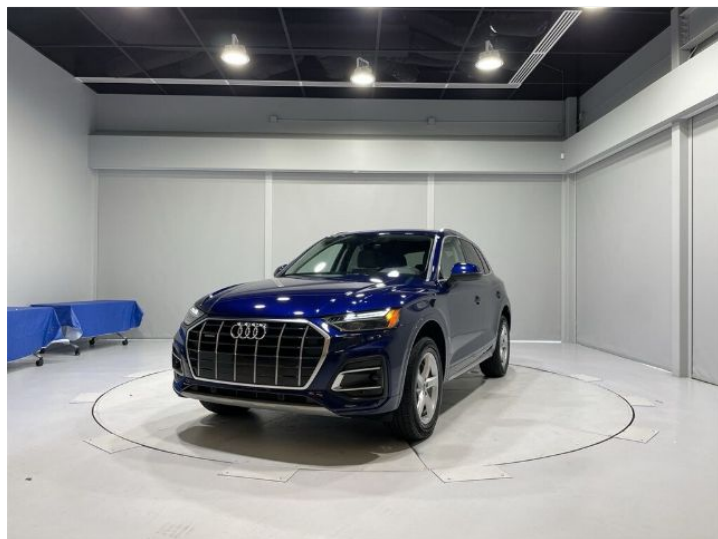

2021 Audi Q5

Premium 45 TFSI® quattro® S tronic®

Price as built : \$44,587

Audi Code

A2UQE6AB

www.audiusa.com/A2UQE6AB

Summary

Audi 2021 Audi Q5
Premium 45 TFSI® quattro® S tronic®

Price as built
\$44,587

Exterior colour

Navarra Blue metallic

Interior colour

Seats	Rock Gray with Granite Gray stitching
Dashboard	Black-Rock Gray
Carpet	Black
Headliner	Gray

Technical Specifications

Engine type	2.0-liter four-cylinder
Displacement/Bore and stroke	1,984/82.5 x 92.8 cc/mm
Max. output	261 HP
Torque	273 lb-ft@rpm
Top track speed	130 mph ¹
Acceleration (0 - 60 mph)	5.7 seconds
Recommended fuel	Premium