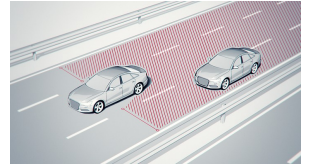

Audi side assist

SiriusXM® Satellite Radio

Standard features

(1/2)

Safety and Security

4UB	Driver and front passenger airbags
UH1	Electromechanical parking brake
8T2	Cruise control with coast, resume and accelerate features
VC2	Garage door opener (HomeLink®)
4H5	Electronic child locks
QZ7	Electromechanical power steering
7K6	Tire-pressure monitoring system
4X3	Front thorax side airbags and Sideguard® head curtain airbags
3B7	Lower Anchors and Tethers for Children (LATCH) in rear seats