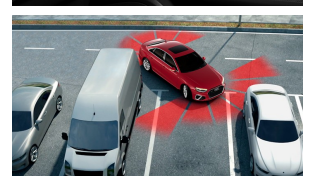

Parking system plus