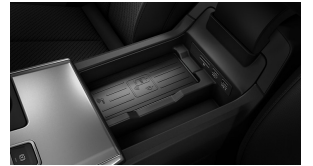

Equipment

Ibis White

Audi advanced key

Power-adjustable, power-folding, auto-dimming, heated exterior side mirrors with memory

---

20" 5-V-spoke bi-color design wheels with 255/40 all-season tires

---

Convenience package