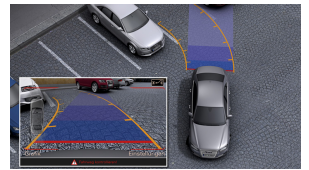

Parking system plus with rear view camera (front and rear acoustic parking sensors)