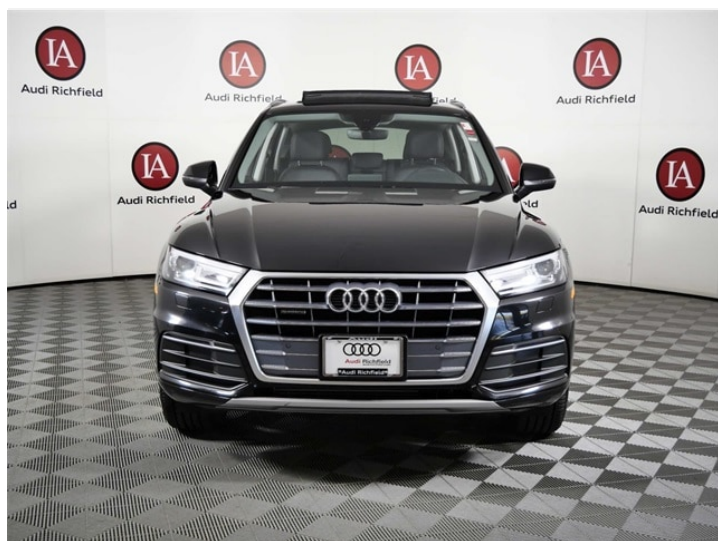

2020 Audi Q5

Premium 45 TFSI® quattro® S tronic®

Price as built : \$36,999

Audi Code

A40UC8EB

www.audiusa.com/A40UC8EB

Summary

Audi 2020 Audi Q5
Premium 45 TFSI® quattro® S tronic®

Price as built
\$36,999

Exterior colour

Mythos Black metallic

Interior colour

Seats	Black
Dashboard	Black
Carpet	Black
Headliner	Gray

Technical Specifications

Engine type	2.0-liter four-cylinder
Displacement/Bore and stroke	1,984/82.5 x 92.8 cc/mm
Torque	273 lb-ft@rpm
Top track speed	130 mph mph
Acceleration (0 - 60 mph)	5.9 seconds seconds
Recommended fuel	Premium