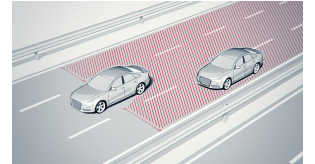

Audi side assist

SiriusXM® Satellite Radio

Standard features

(1/2)

Safety and Security

4UB	Driver and front passenger airbags
UH1	Electromechanical parking brake
8T2	Cruise control with coast, resume and accelerate features
VC2	Garage door opener (HomeLink®)
4H5	Electronic child locks
QZ7	Electromechanical power steering
7K6	Tire-pressure monitoring system
4X3	Front thorax side airbags and Sideguard® head curtain airbags
3B7	Lower Anchors and Tethers for Children (LATCH) in rear seats