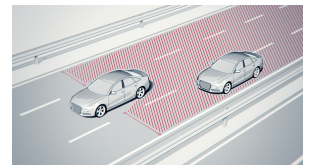

Equipment

Mythos Black metallic

Audi advanced key-keyless start, stop and entry

Power-adjustable, auto-dimming, power-folding, heated exterior side mirrors with memory

---

19" 235/55 all-season tires

19" 5-arm-wing design wheels

Convenience package

Panoramic sunroof

Audi pre sense® rear

Audi side assist

SiriusXM® Satellite Radio