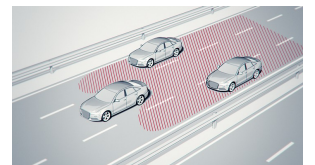

Equipment

Mythos Black metallic

Audi advanced key-keyless start, stop and entry

Power-adjustable, auto-dimming, power-folding, heated exterior side mirrors with memory

---

19" 235/55 all-season tires

19" 5-arm-wing design wheels

Convenience package

Panoramic sunroof

Audi pre sense® rear

Audi side assist

SiriusXM® Satellite Radio