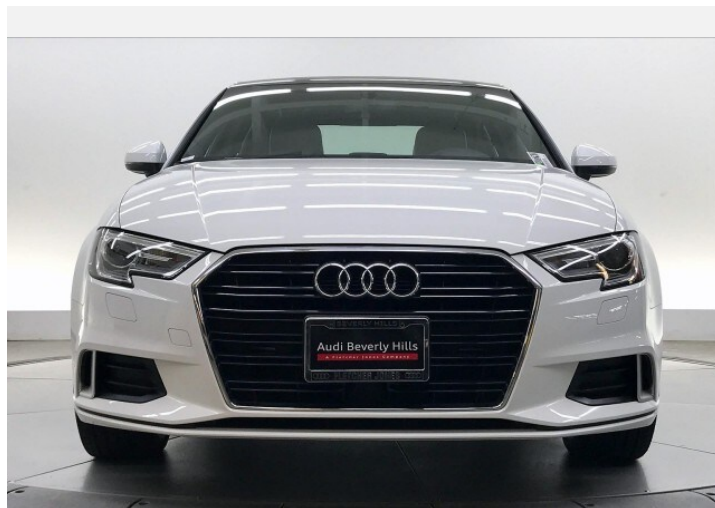

2018 Audi A3 Sedan

2.0 TFSI Premium HP S tronic

Price as built : $25,492

Audi Code

A4LK121Y

www.audiusa.com/A4LK121Y