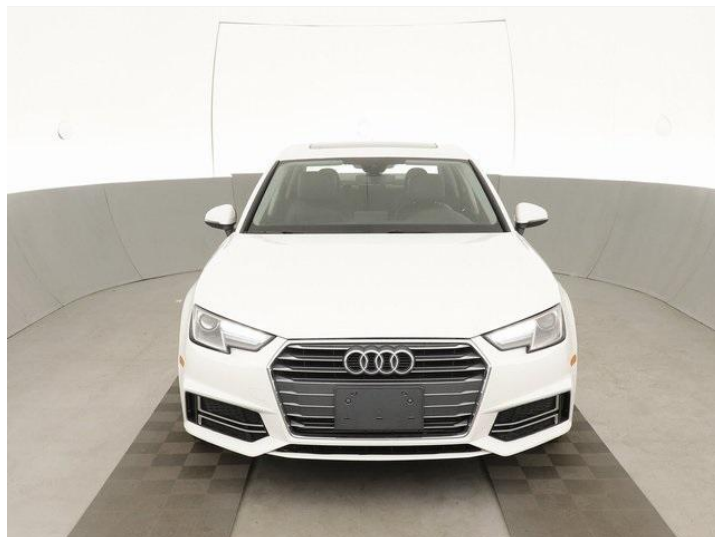

2018 Audi A4 Sedan

2.0 TFSI Premium HP S tronic

Price as built : $21,824

Audi Code

A4NXKVG1

www.audiusa.com/A4NXKVG1