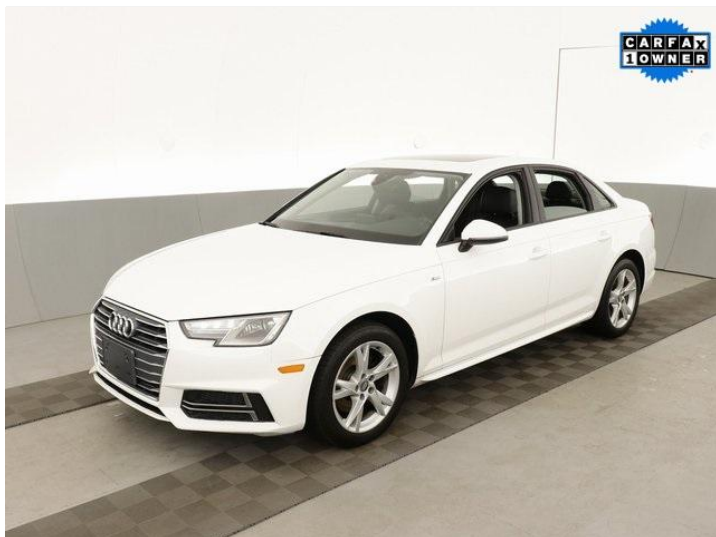

2018 Audi A4 Sedan

2.0 TFSI Premium HP S tronic

Price as built : \$21,824

Audi Code

A4NXKVG1

www.audiusa.com/A4NXKVG1

Summary

Audi 2018 Audi A4 Sedan
2.0 TFSI Premium HP S tronic

Price as built
\$21,824

Exterior colour

Ibis White

Interior colour

Seats	Black
Dashboard	Black
Carpet	Black
Headliner	Black

Technical Specifications

Engine type	Four-cylinder
Displacement/Bore and stroke	1,984/82.5 x 92.8 cc/mm
Torque	236 @ 1,450-4,200 lb-ft@rpm
Top track speed	130 mph mph ¹
Acceleration (0 - 60 mph)	7.1 seconds seconds
Recommended fuel	Premium