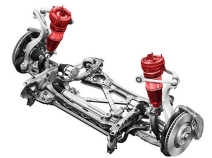

Equipment

Florett Silver metallic

Audi advanced key

Power-adjustable, auto-dimming, heated exterior side mirrors with memory

---

Sport suspension