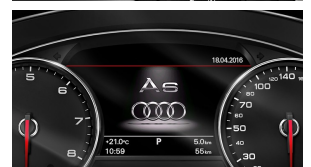

# Equipment

(1/2)

Brilliant black

18" x 8J '10-spoke V' design alloy wheels with 245/45 R18  
tyres

245/45 R18 tyres

Electric 4-way lumbar support

Front centre armrest

Electrically adjustable front seats with memory function for  
the driver's side

Deluxe 3-zone electronic climate control

MMI touch

Driver's Information System (DIS) with 7" colour display

Navigation system - High

---