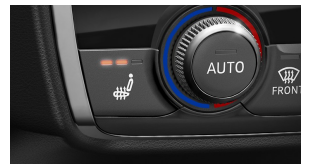

Equipment

Monsoon Gray metallic

Power-adjustable heated exterior side mirrors

Heated washer nozzles, front

Black cloth headliner

Cold Weather package

Heated front seats

Audi parking system with rear view camera