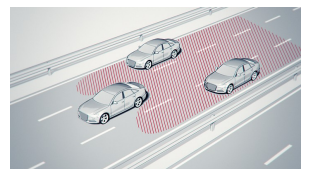

Rear view camera

Audi side assist

Driver Assistance package

Standard features

(1/2)

Safety and Security

4UB	Driver and front-passenger advanced airbags
1AT	Electronic stabilisation control (ESC)
4H3	Manual child lock
7K6	Tire-pressure monitoring system
3B7	ISOFIX child seat mounting and Top Tether anchorage point for outer rear seats