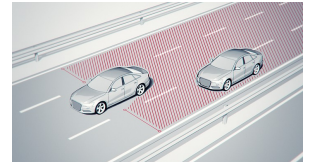

Equipment

(2/2)

Parking system plus

Audi pre sense® rear

Audi virtual cockpit (12.3" LCD full digital instrument cluster with up to three visual modes: Infotainment and Classic. S, RS and R8 models also offer Sport mode)

MMI® Navigation plus

Audi connect CARE assistance and security services and six-month trial subscription to Audi connect PRIME and Audi connect PLUS online services

---

MMI® Radio plus with ten speakers and single CD player with MP3 playback capability

---

Audi side assist

SiriusXM® Satellite Radio

Audi phone box