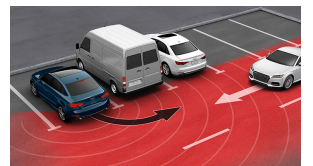

Mythos Black metallic

Sport suspension system

Side & Rear cross traffic assist package

Parking system plus (front and rear acoustic sensors)

Audi side assist with rear cross traffic assist

Standard features