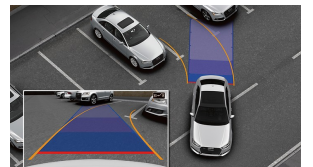

Mythos Black metallic

Sport suspension system

Side & Rear cross traffic assist package

Parking system plus (front and rear acoustic sensors)

Audi side assist with rear cross traffic assist

Standard features