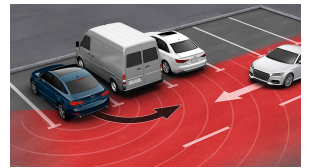

Mythos Black metallic

Sport suspension system

Side & Rear cross traffic assist package

Parking system plus (front and rear acoustic sensors)

Audi side assist with rear cross traffic assist

Standard features