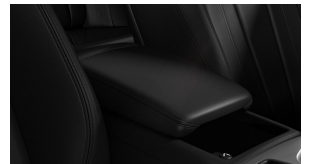

Heated front seats