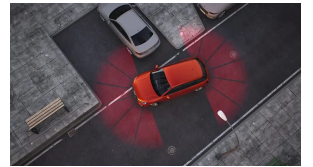

Equipment

Glacier White Metallic

Tire pressure monitoring system

High-Gloss Styling package

Park assist with parking aid plus