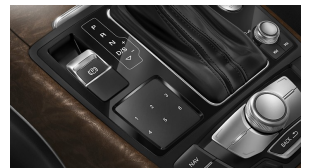

Navigation system - High