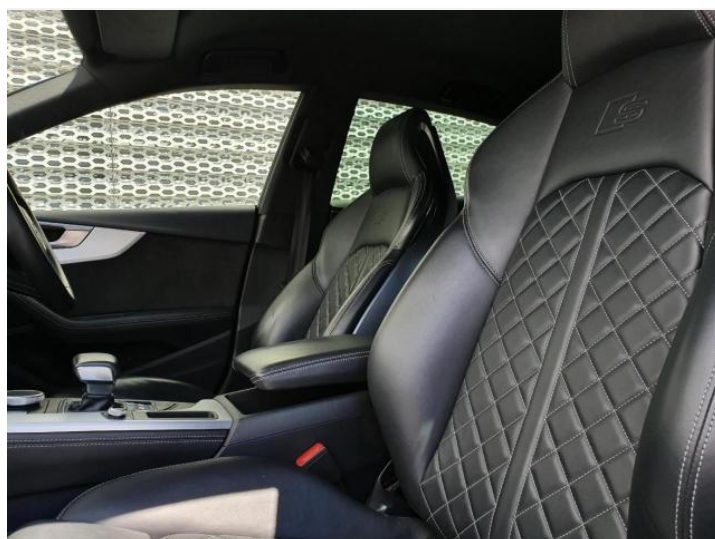

Audi S5 Sportback

S5 Sportback 3.0 TFSI quattro 354 PS tiptronic

Total price: € 52,750.00

Audi Code

A72FWKNO

www.audi.ie/A72FWKNO