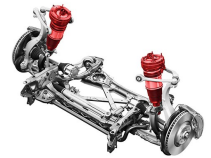

Equipment

Navarra Blue metallic

Audi advanced key—keyless start, stop and entry with hands-free trunk release

---

Power-adjustable, auto-dimming, heated exterior side mirrors with memory

---

Sport suspension