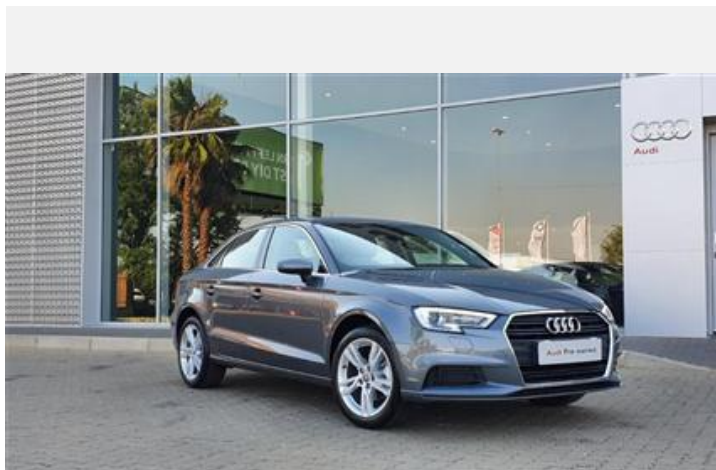

Audi A3 Sedan

30 TFSI S tronic

Total price : R 409,000

Audi Code

A78R3R16

www.audi.co.za/A78R3R16

Summary

Audi A3 Sedan
30 TFSI S tronic

Total price
R 409,000

Exterior colour

Interior colour

Technical Data

Displacement	999 ccm
Max. output	85 (116)/5000-5500
Max. torque	200/2000 - 3500 Nm/min -1
Top speed	211 km/h
Acceleration 0-100 km/h	9,9 s
Fuel grade	Super 95