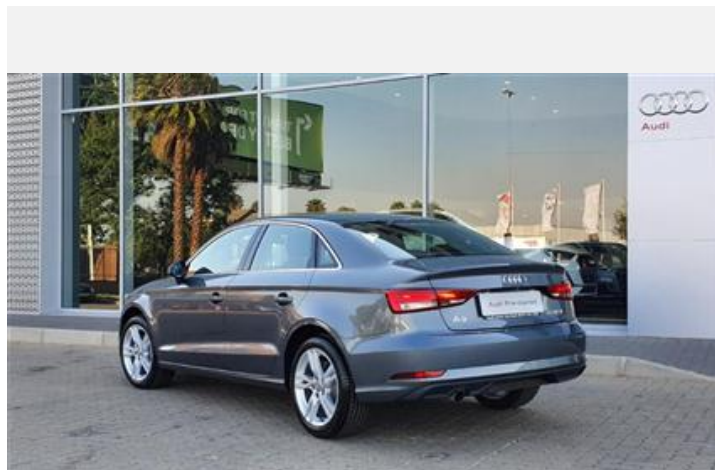

Audi A3 Sedan

30 TFSI S tronic

Total price : R 409,000

Audi Code

A78R3R16

www.audi.co.za/A78R3R16

Summary

Audi A3 Sedan
30 TFSI S tronic

Total price
R 409,000

Exterior colour

Interior colour

Technical Data

Displacement	999 ccm
Max. output	85 (116)/5000-5500
Max. torque	200/2000 - 3500 Nm/min -1
Top speed	211 km/h
Acceleration 0-100 km/h	9,9 s
Fuel grade	Super 95