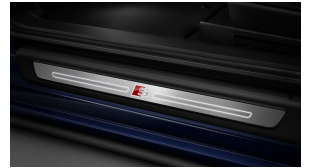

Cloth headlining - black

Equipment

(2/2)

Inlays - Matt brushed Aluminium

Door sill trims - illuminated with S logo

Pedals in stainless steel

Leather/Alcantara with 'S' embossed logo

S line badge on the steering wheel