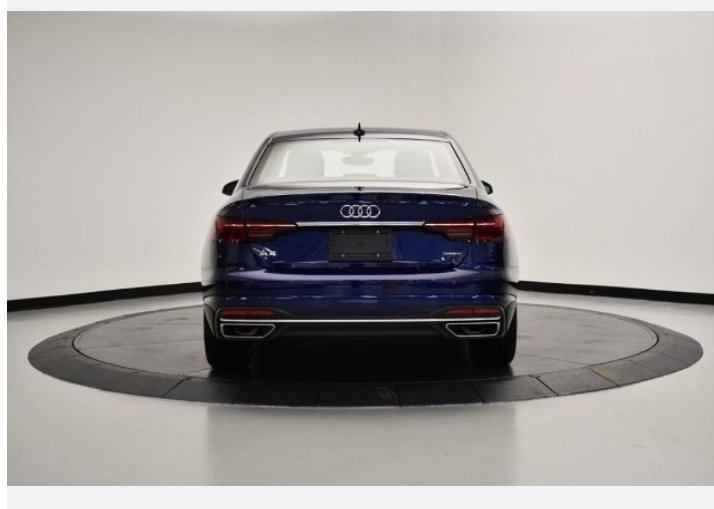

2022 Audi A4 Sedan

Premium 40 TFSI® S tronic®

Price as built : $38,300

Audi Code

A7JNL8K0

www.audiusa.com/A7JNL8K0