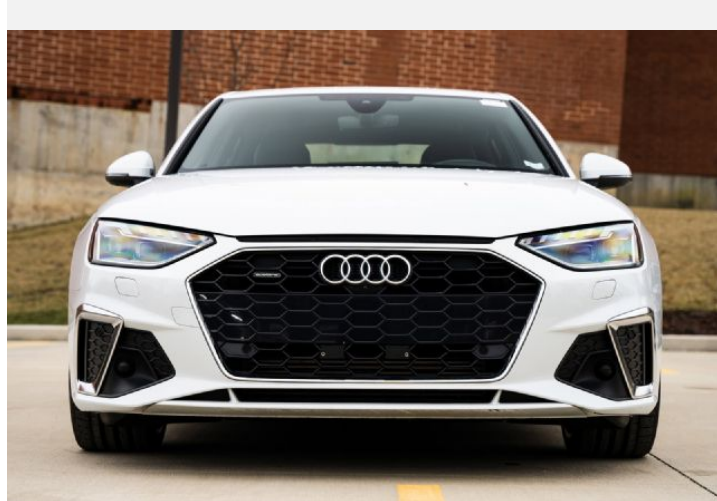

# 2020 Audi A4 Sedan

Prestige 45 quattro® S tronic®

Price as built : \$42,937

Audi Code

**A864A40D**

[www.audiusa.com/A864A40D](http://www.audiusa.com/A864A40D)

# Summary

**Audi 2020 Audi A4 Sedan**  
Prestige 45 quattro® S tronic®

**Price as built**  
\$42,937