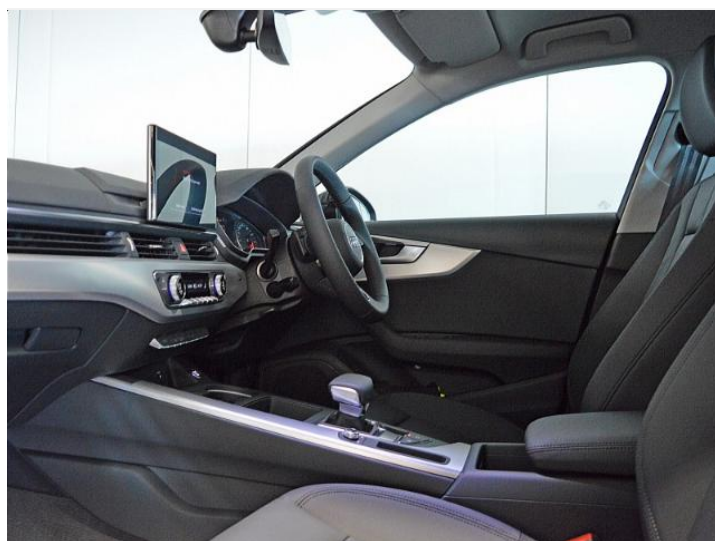

Audi A4 Saloon

SE 30 TDI S tronic

Total price : € 41,950.00

Audi Code

A8RRD34P

www.audi.ie/A8RRD34P