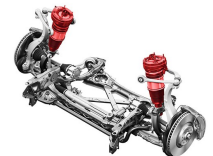

Equipment

Mythos Black metallic

Audi advanced key

Power-adjustable, auto-dimming, heated exterior side mirrors with memory

---

Sport suspension