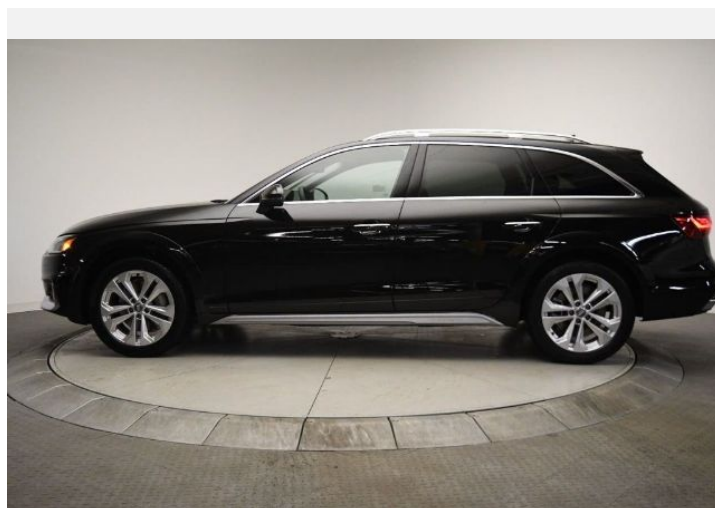

2020 Audi A4 allroad quattro

Premium 45 TFSI® quattro® S tronic®

Price as built : $48,400

Audi Code

A8U8TYMS

www.audiusa.com/A8U8TYMS