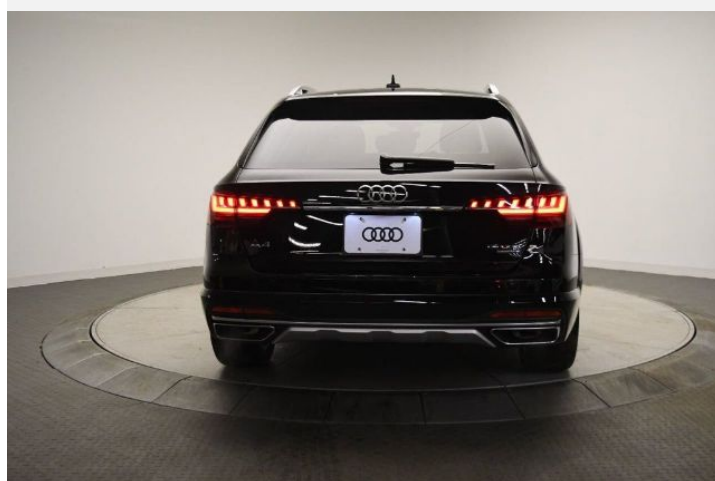

2020 Audi A4 allroad quattro

Premium 45 TFSI® quattro® S tronic®

Price as built : $48,400

Audi Code

A8U8TYMS

www.audiusa.com/A8U8TYMS