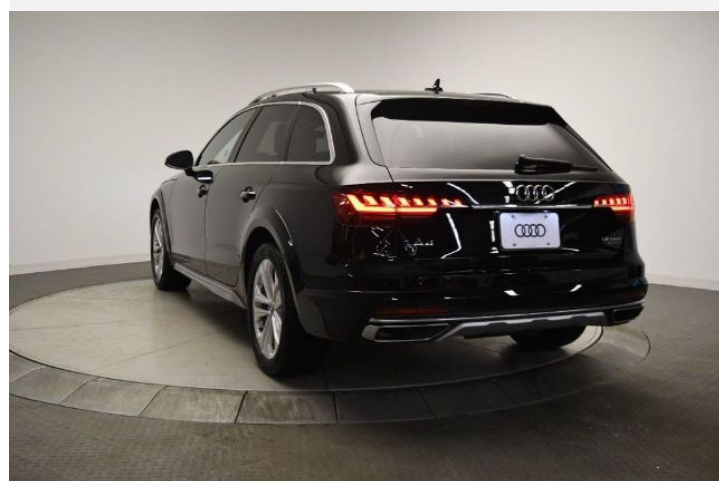

2020 Audi A4 allroad quattro

Premium 45 TFSI® quattro® S tronic®

Price as built : $48,400

Audi Code

A8U8TYMS

www.audiusa.com/A8U8TYMS