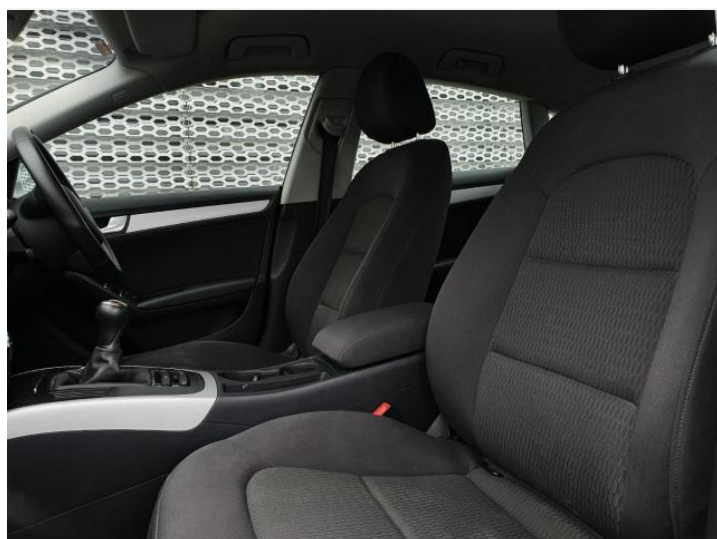

Audi A5 Sportback

2.0 TDI 150 PS

Total price: € 23,750.00

Audi Code

A985NN48

www.audi.ie/A985NN48