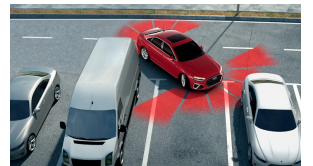

Leatherette covered center console and door armrests

Parking system plus