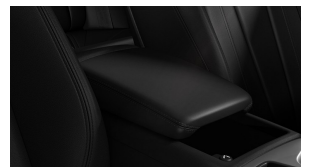

Equipment

(1/2)

SE Edition 50

18" 8J '5-twin-spoke' design alloy wheels, diamond cut finish with 245/40 R18 tyres

18" x 8J '5-twin-spoke' design alloy wheels, diamond cut finish with 245/40 R18 tyres

Tires 245/40 R 18 93Y

Front Sport seats

Front centre armrest

Heated front seats

Extended LED Interior Lighting Pack

Parking system plus, front and rear

Equipment

(2/2)

Larger Fuel tank