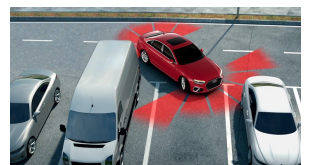

Audi pre sense® basic and city

Equipment

(2/2)

Top view camera system with Virtual 360 view

Audi virtual cockpit

Lane departure warning

SiriusXM® with 90-day All Access trial subscription

Preparation for mobile phone (Bluetooth®) with streaming audio