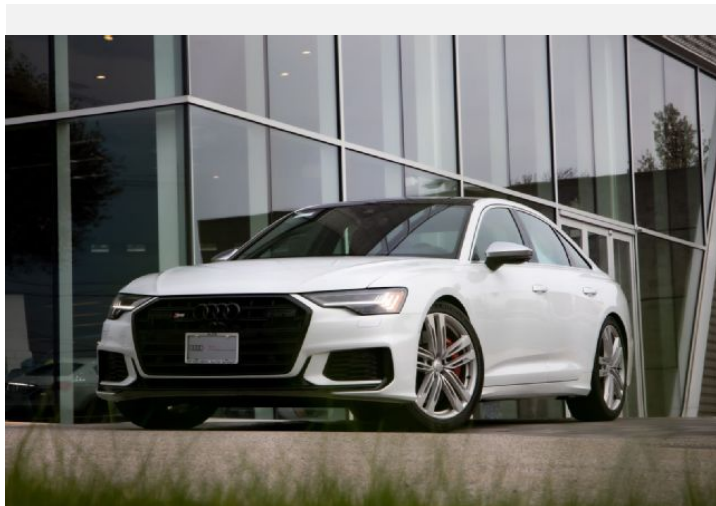

2020 Audi S6 Sedan

Prestige TFSI® quattro® Tiptronic®

Price as built : $76,998

Audi Code

AA3NOY3T

www.audiusa.com/AA3NOY3T