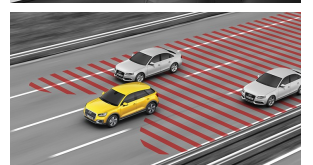

Black Optic exterior package

20" 5-spoke-W design High-gloss Black wheels

Black cloth headliner

Audi pre sense® plus

High-beam assistant

Audi side assist & Audi active lane assist

Standard features

(1/2)