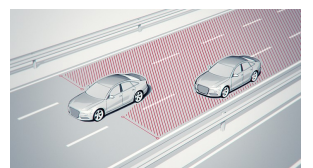

Equipment

Daytona Gray pearl

Audi advanced key-keyless start, stop and entry

Power-adjustable, auto-dimming, power-folding, heated exterior side mirrors with memory

---

20" 255/45 all-season tires

Convenience package

Panoramic sunroof

Audi pre sense® rear

Audi side assist

SiriusXM® Satellite Radio