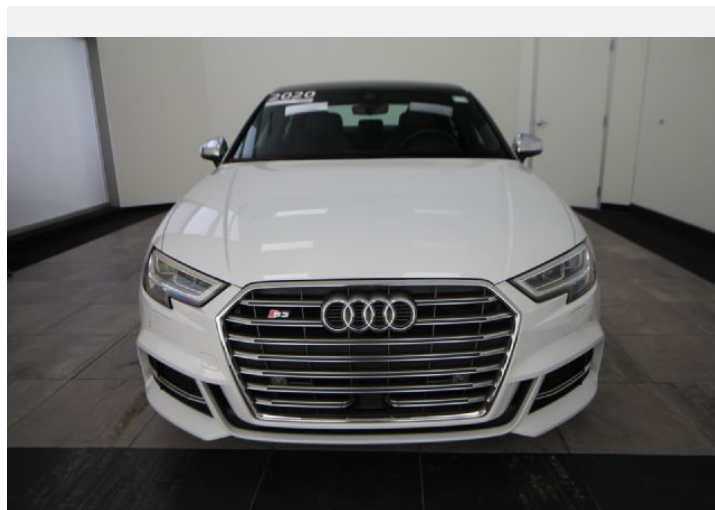

2020 Audi S3 Sedan

Premium Plus TFSI® quattro® S tronic®

Price as built : $41,500

Audi Code

AAFWN7SU

www.audiusa.com/AAFWN7SU