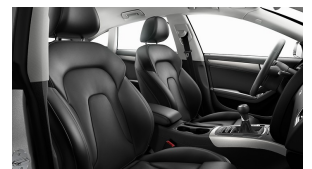

18" x 8.5J '15-spoke star' design alloy wheels with 245/40 R18 Y tyres

Tyres 245/40 R 18 93Y

Reinforced bumpers

S line logo, exterior

Sports seats in front

Sports seats

Electric lumbar support

Equipment