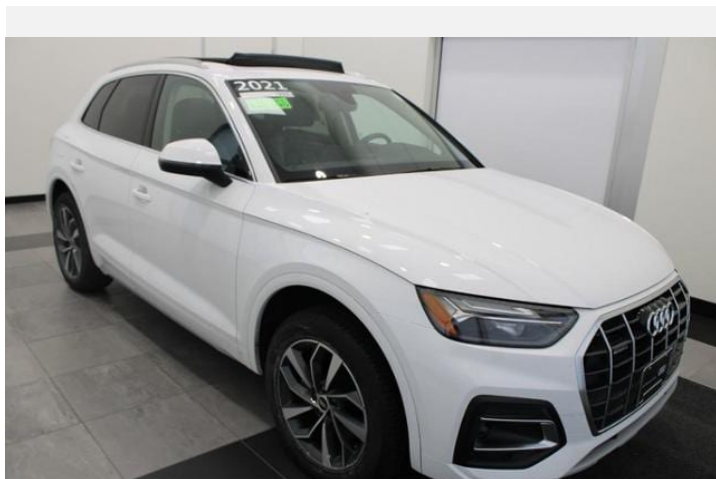

2021 Audi Q5

Premium 45 TFSI® quattro® S tronic®

Price as built : $44,444