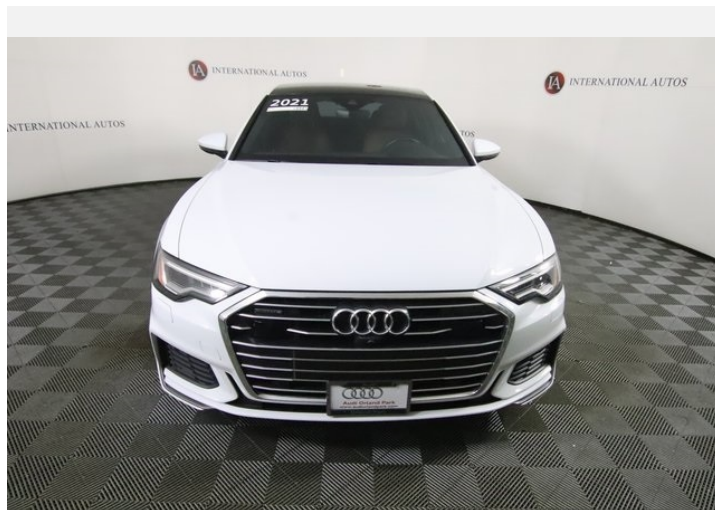

2021 Audi A6 Sedan

Premium Plus 55 TFSI® quattro® S tronic®

Price as built : \$48,500

Audi Code

ABJHEPQD

www.audiusa.com/ABJHEPQD

Summary

Audi 2021 Audi A6 Sedan
Premium Plus 55 TFSI® quattro® S tronic®

Price as built
\$48,500

Exterior colour

Glacier White metallic

Interior colour

Seats	Okapi Brown with Steel Gray stitching
Dashboard	Black
Carpet	Black
Headliner	Moon Silver

Technical Specifications

Engine type	3.0-liter six-cylinder
Displacement/Bore and stroke	2,995/84.5 x 89.0 cc/mm
Max. output	335 HP
Torque	369 lb-ft@rpm
Top track speed	130 mph
Acceleration (0 - 60 mph)	5.1 seconds
Recommended fuel	Premium