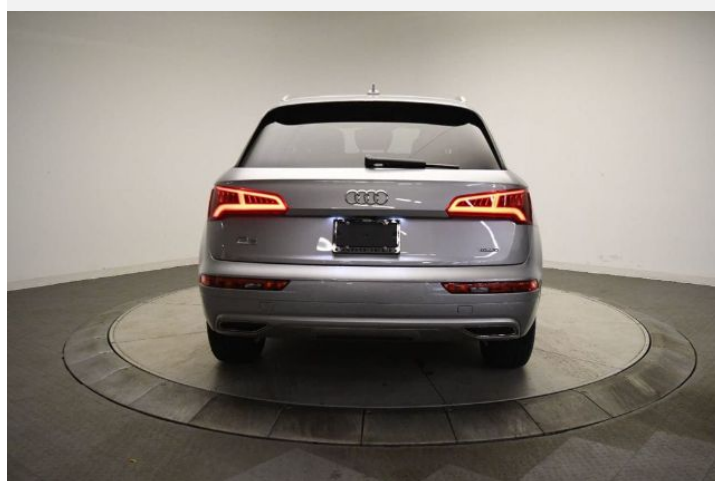

2020 Audi Q5

Premium 45 TFSI® quattro® S tronic®

Price as built : $44,890

Audi Code

ABLFV3GT

www.audiusa.com/ABLFV3GT