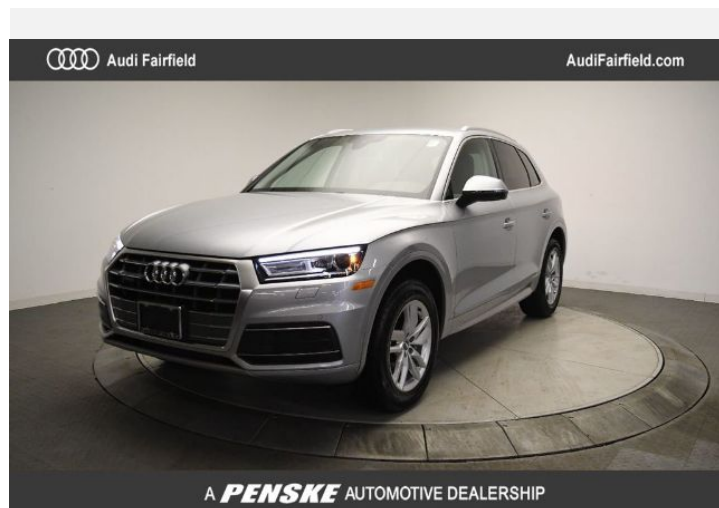

2020 Audi Q5

Premium 45 TFSI® quattro® S tronic®

Price as built : \$44,890

Audi Code

ABLFV3GT

www.audiusa.com/ABLFV3GT

Summary

Audi 2020 Audi Q5
Premium 45 TFSI® quattro® S tronic®

Price as built
\$44,890

Exterior colour

Florett Silver metallic

Interior colour

Seats	Black
Dashboard	Black
Carpet	Black
Headliner	Gray

Technical Specifications

Engine type	2.0-liter four-cylinder
Displacement/Bore and stroke	1,984/82.5 x 92.8 cc/mm
Torque	273 lb-ft@rpm
Top track speed	130 mph
Acceleration (0 - 60 mph)	5.9 seconds
Recommended fuel	Premium