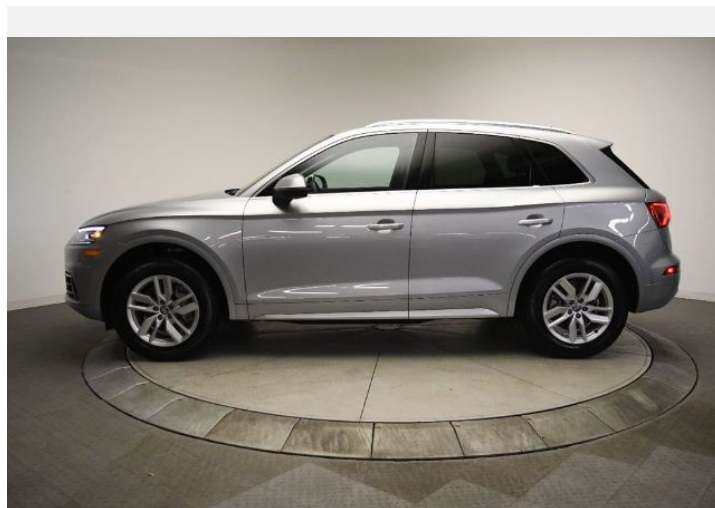

2020 Audi Q5

Premium 45 TFSI® quattro® S tronic®

Price as built : \$44,890

Audi Code

ABLFV3GT

www.audiusa.com/ABLFV3GT

Summary

Audi 2020 Audi Q5
Premium 45 TFSI® quattro® S tronic®

Price as built
\$44,890

Exterior colour

Florett Silver metallic

Interior colour

Seats	Black
Dashboard	Black
Carpet	Black
Headliner	Gray

Technical Specifications

Engine type	2.0-liter four-cylinder
Displacement/Bore and stroke	1,984/82.5 x 92.8 cc/mm
Torque	273 lb-ft@rpm
Top track speed	130 mph
Acceleration (0 - 60 mph)	5.9 seconds
Recommended fuel	Premium