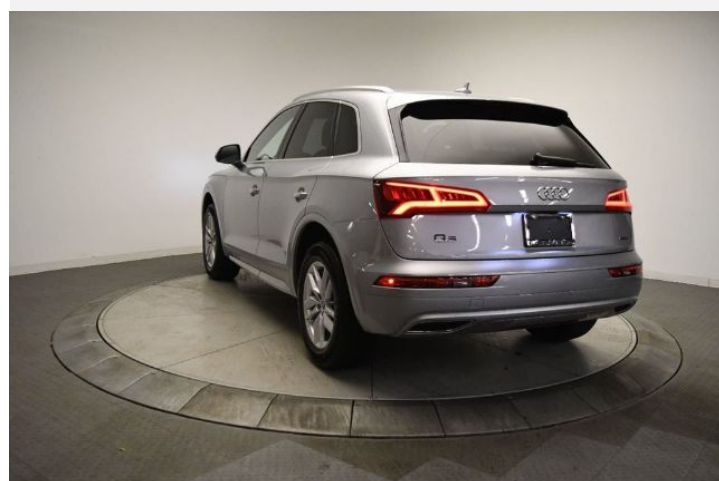

2020 Audi Q5

Premium 45 TFSI® quattro® S tronic®

Price as built : $44,890

Audi Code

ABLFV3GT

www.audiusa.com/ABLFV3GT