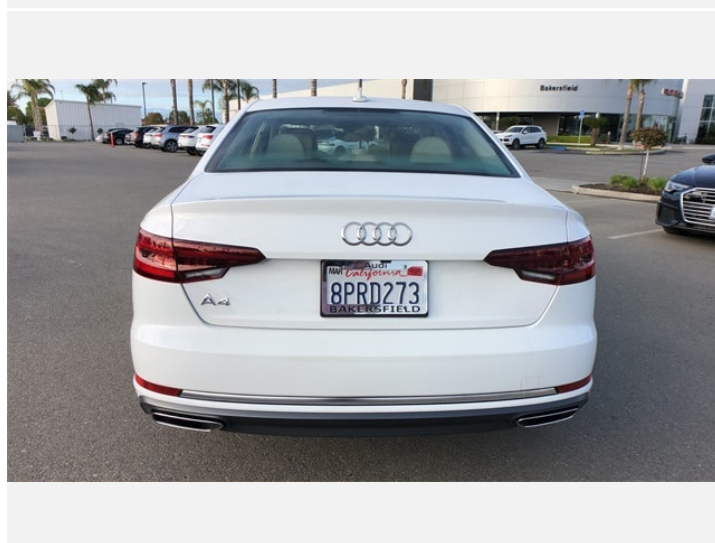

2019 Audi A4 Sedan

Premium 40 S tronic®

Price as built : \$32,002

Audi Code

ACBMH21E

www.audiusa.com/ACBMH21E

Summary

Audi 2019 Audi A4 Sedan
Premium 40 S tronic®