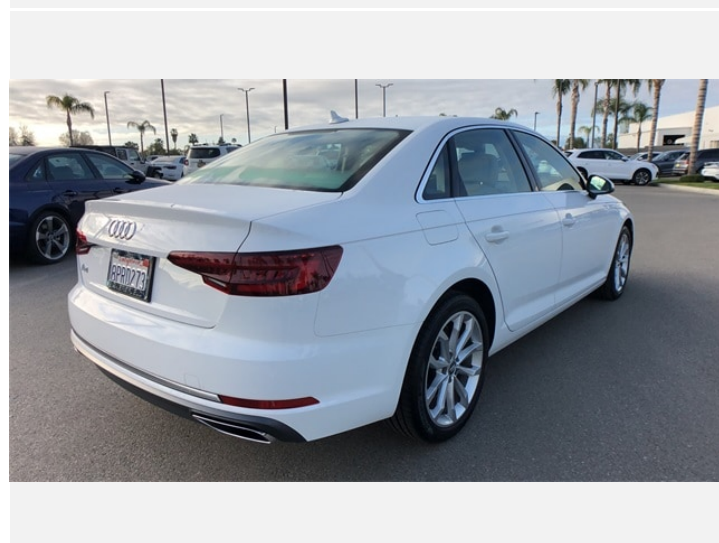

2019 Audi A4 Sedan

Premium 40 S tronic®

Price as built : \$32,002

Audi Code

ACBMH21E

www.audiusa.com/ACBMH21E

Summary

Audi 2019 Audi A4 Sedan
Premium 40 S tronic®

Price as built
\$32,002

Exterior colour

Interior colour

Technical Specifications

Displacement	2,000 cm ³
Fuel grade	Petrol

Further Information

Type of vehicle	Used car
Mileage	13,972 miles

Warranty	No
-----------------	----