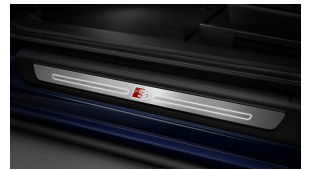

Pedals in stainless steel

Leather/Alcantara with 'S' embossed logo

S line badge on the steering wheel