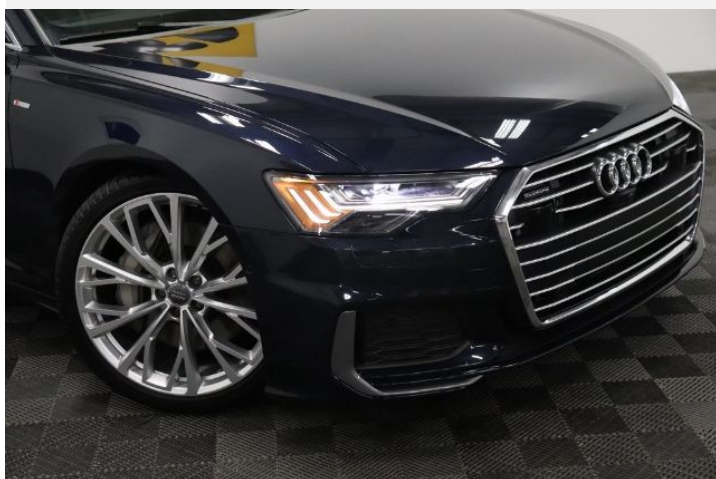

2019 Audi A6 Sedan

Prestige 55 quattro® S tronic®

Price as built : $50,976

Audi Code

AD02LRC1

www.audiusa.com/AD02LRC1