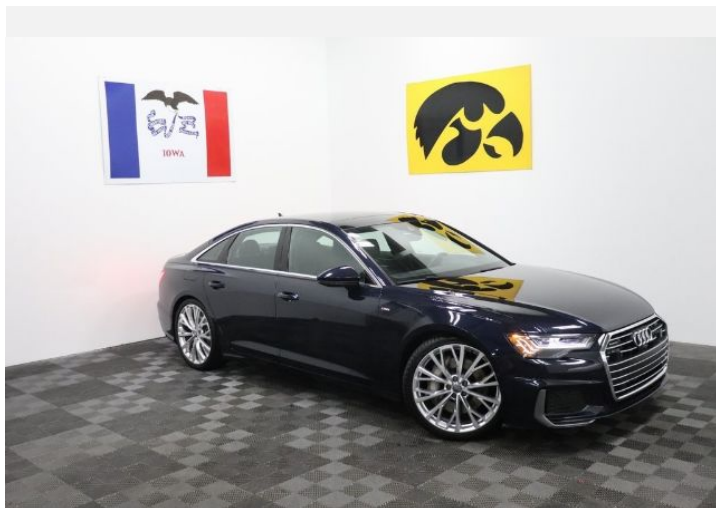

2019 Audi A6 Sedan

Prestige 55 quattro® S tronic®

Price as built : $50,976

Audi Code

AD02LRC1

www.audiusa.com/AD02LRC1