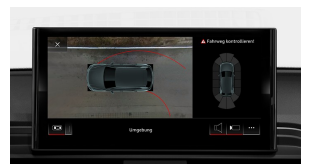

Power panoramic sunroof

Bang & Olufsen® 3D Premium Sound System

Leather package

Fine Nappa leather with diamond stitching

Top view camera system with Virtual 360 view

Audi virtual cockpit

Equipment

(2/2)