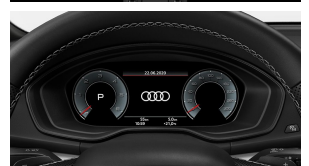

Power panoramic sunroof

Bang & Olufsen® 3D Premium Sound System

Leather package

Fine Nappa leather with diamond stitching

Top view camera system with Virtual 360 view

Audi virtual cockpit

Equipment

(2/2)