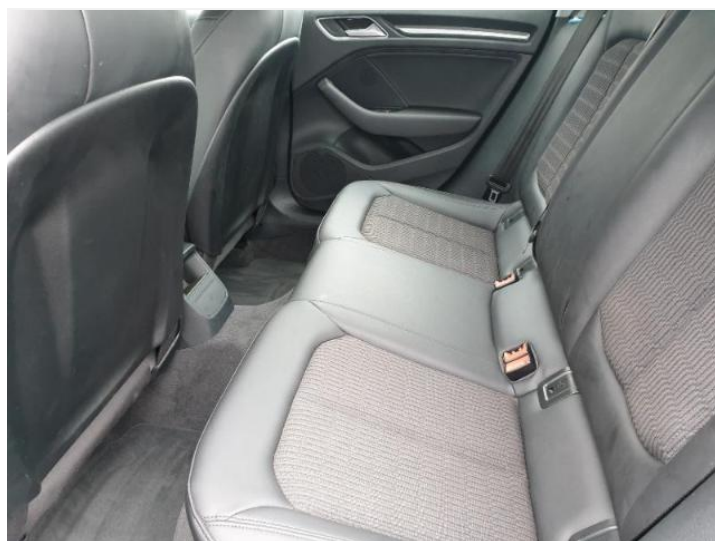

Audi A3 Saloon

SE 1.6 TDI 116 PS 6-speed

Total price¹: € 28,995.00

Audi Code

AE0557C8

www.audi.ie/AE0557C8